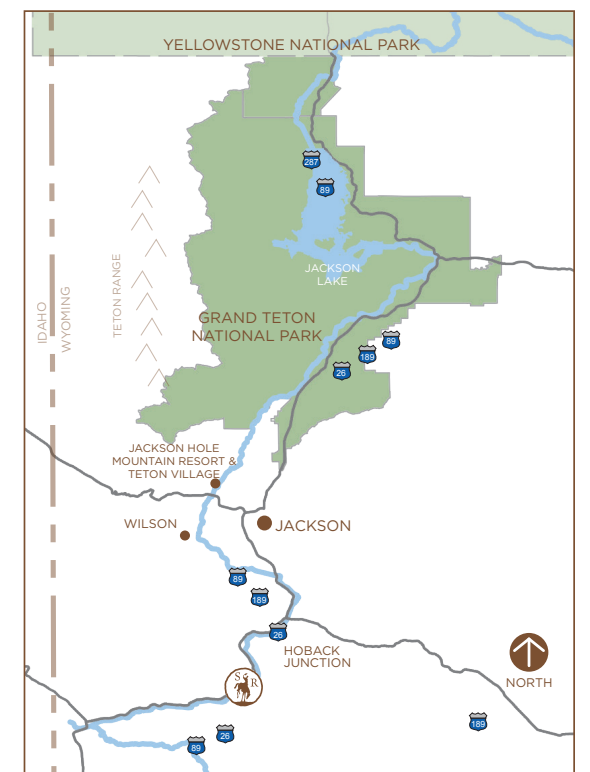

SNAKE RIVER SPORTING CLUB

WHERE BEAUTY RESIDES AND DISCOVERY AWAITS.

307-733-3444 • snakeriversportingclub.com
14885 Sporting Club Rd. • Jackson, WY 83001

THE RESIDENCES

THE LODGES

SEE REVERSE FOR NORTH AREA MAP

TO RANCH ESTATES AND GATEHOUSE

WAGON WHEEL RANCH TRAIL

AREA MAP - SOUTH

APPROXIMATE DISTANCE FROM SNAKE RIVER SPORTING CLUB

JACKSON16 MILES
WILSON21 MILES
GRAND TETON NATIONAL PARK21 MILES
JACKSON HOLE AIRPORT25 MILES
JACKSON HOLE RESORT AND TETON VILLAGE26 MILES
YELLOWSTONE NATIONAL PARK73 MILES