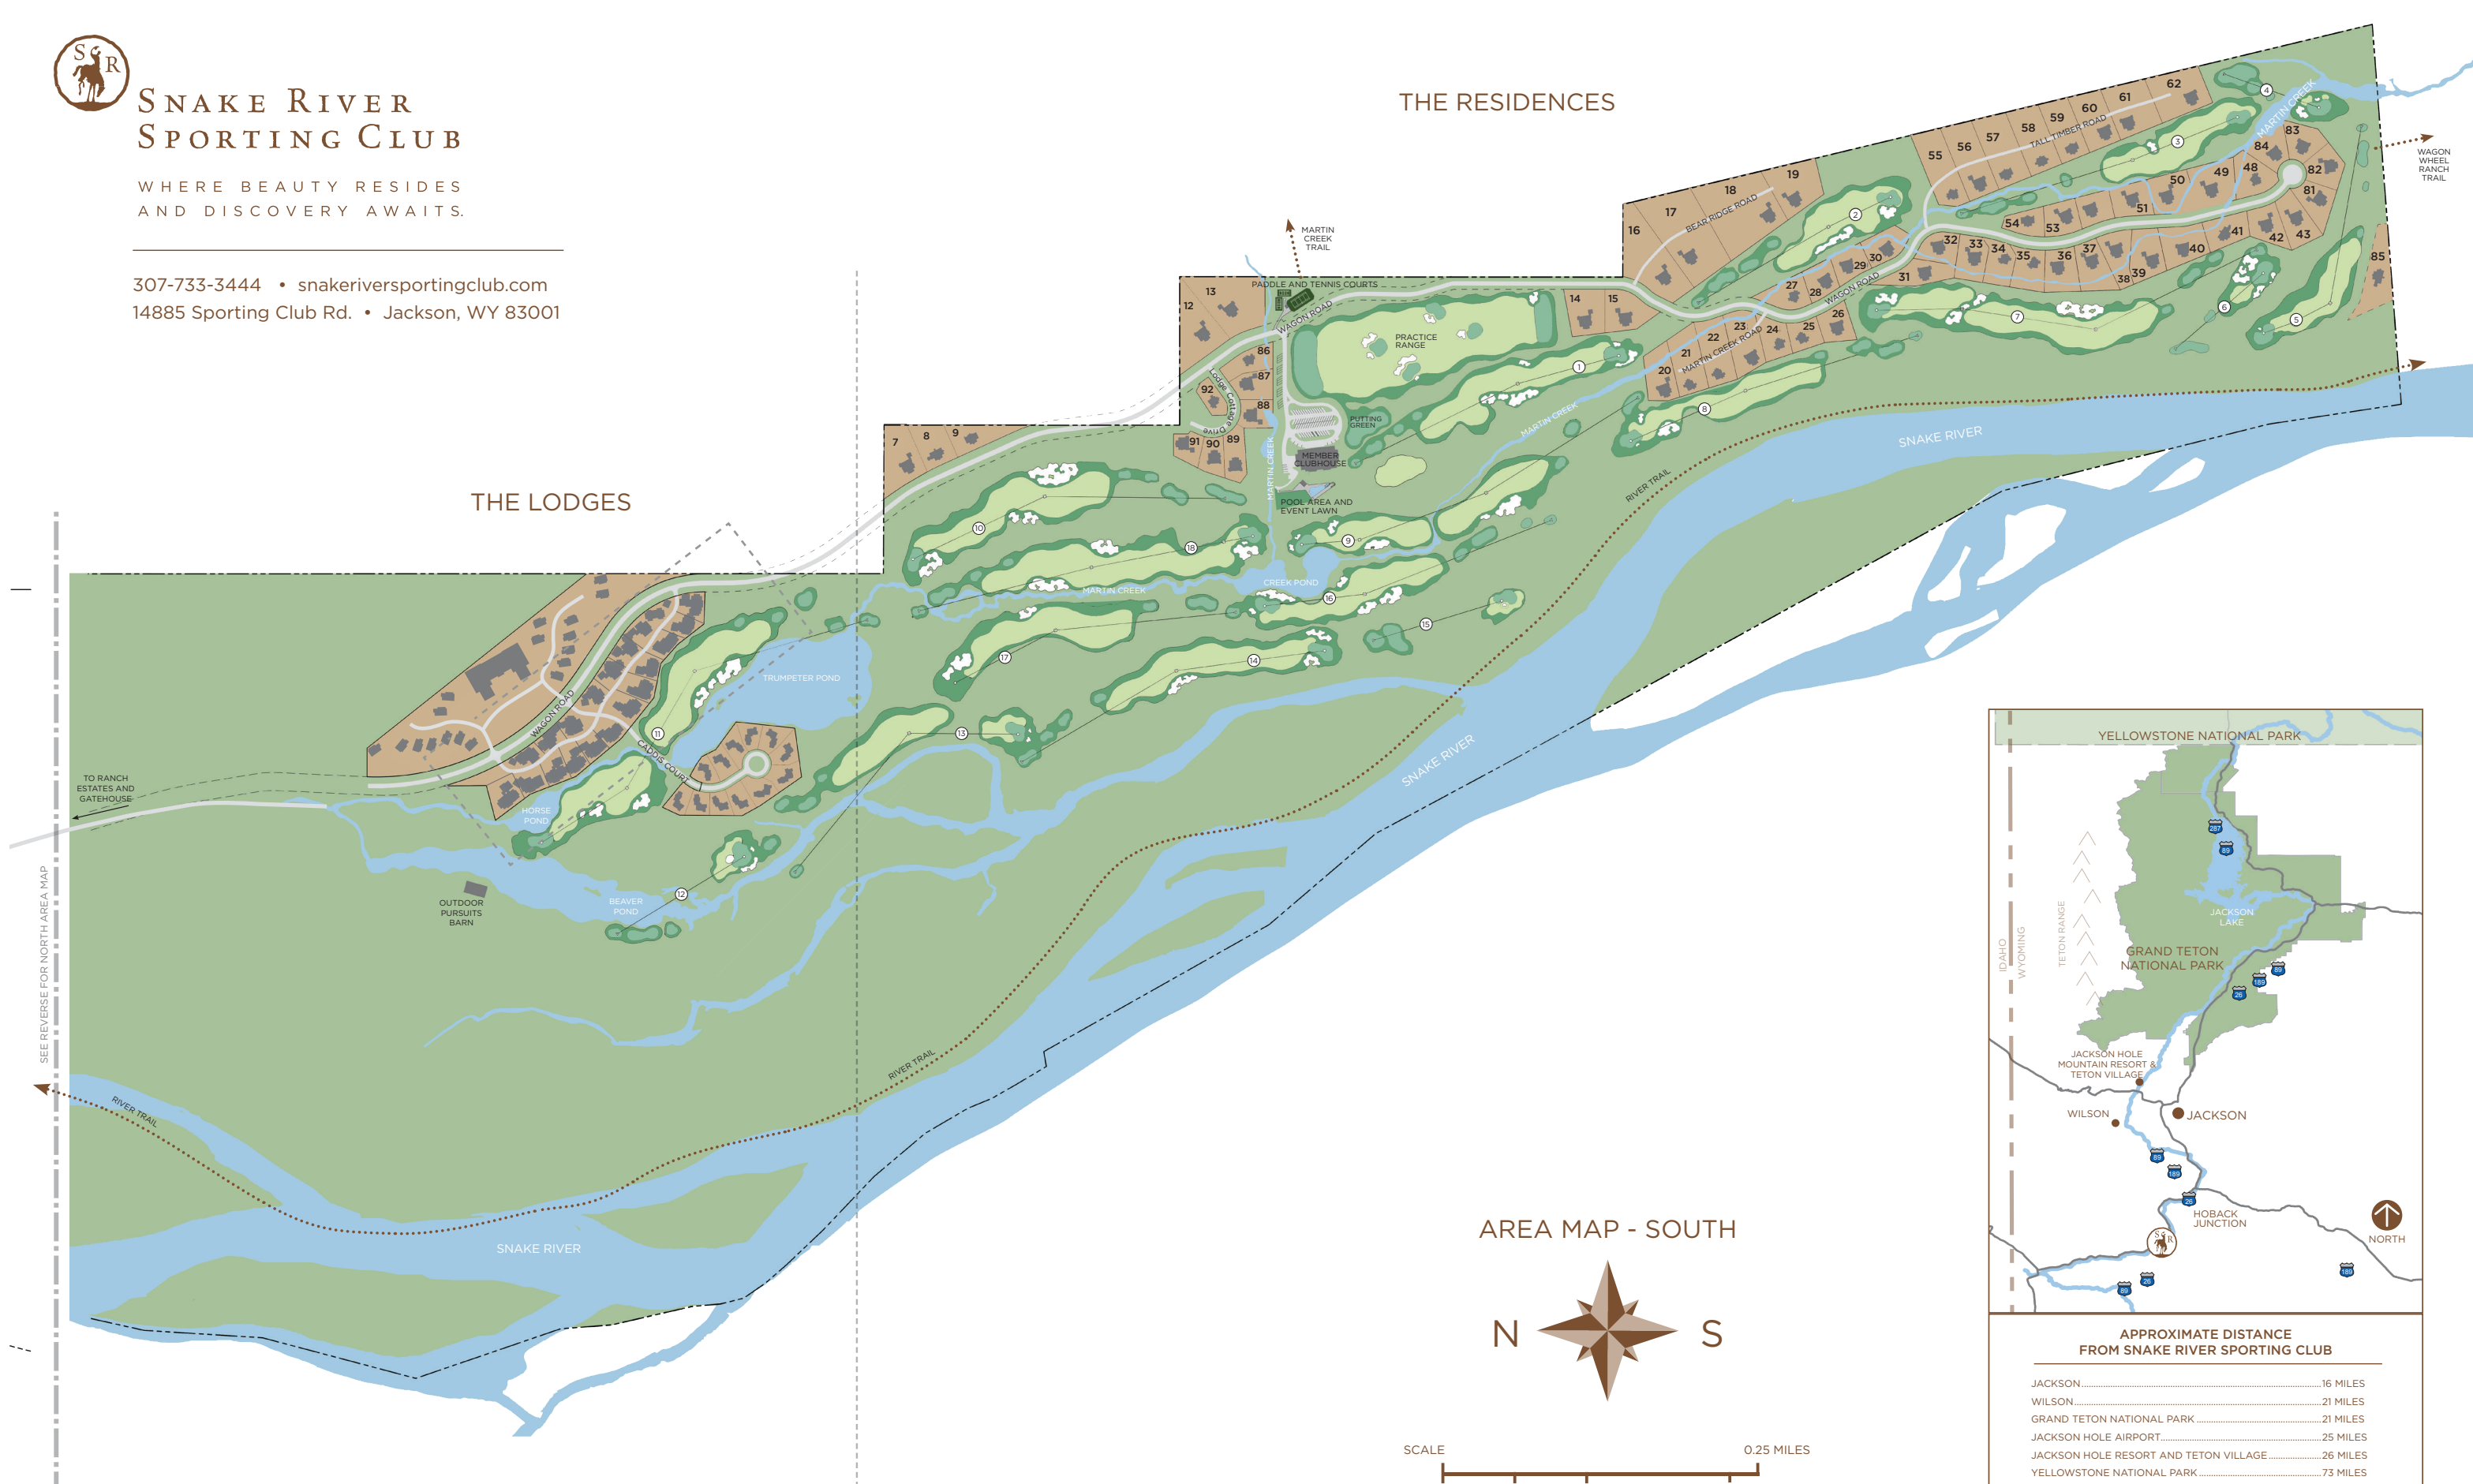

SNAKE RIVER SPORTING CLUB

WHERE BEAUTY RESIDES AND DISCOVERY AWAITS.

307-733-3444 • snakeriversportingclub.com
14885 Sporting Club Rd. • Jackson, WY 83001

THE RESIDENCES

THE LODGES

SEE REVERSE FOR NORTH AREA MAP

TO RANCH ESTATES AND GATEHOUSE

WAGON WHEEL RANCH TRAIL

AREA MAP - SOUTH

APPROXIMATE DISTANCE FROM SNAKE RIVER SPORTING CLUB

JACKSON16 MILES
WILSON21 MILES
GRAND TETON NATIONAL PARK21 MILES
JACKSON HOLE AIRPORT25 MILES
JACKSON HOLE RESORT AND TETON VILLAGE26 MILES
YELLOWSTONE NATIONAL PARK73 MILES