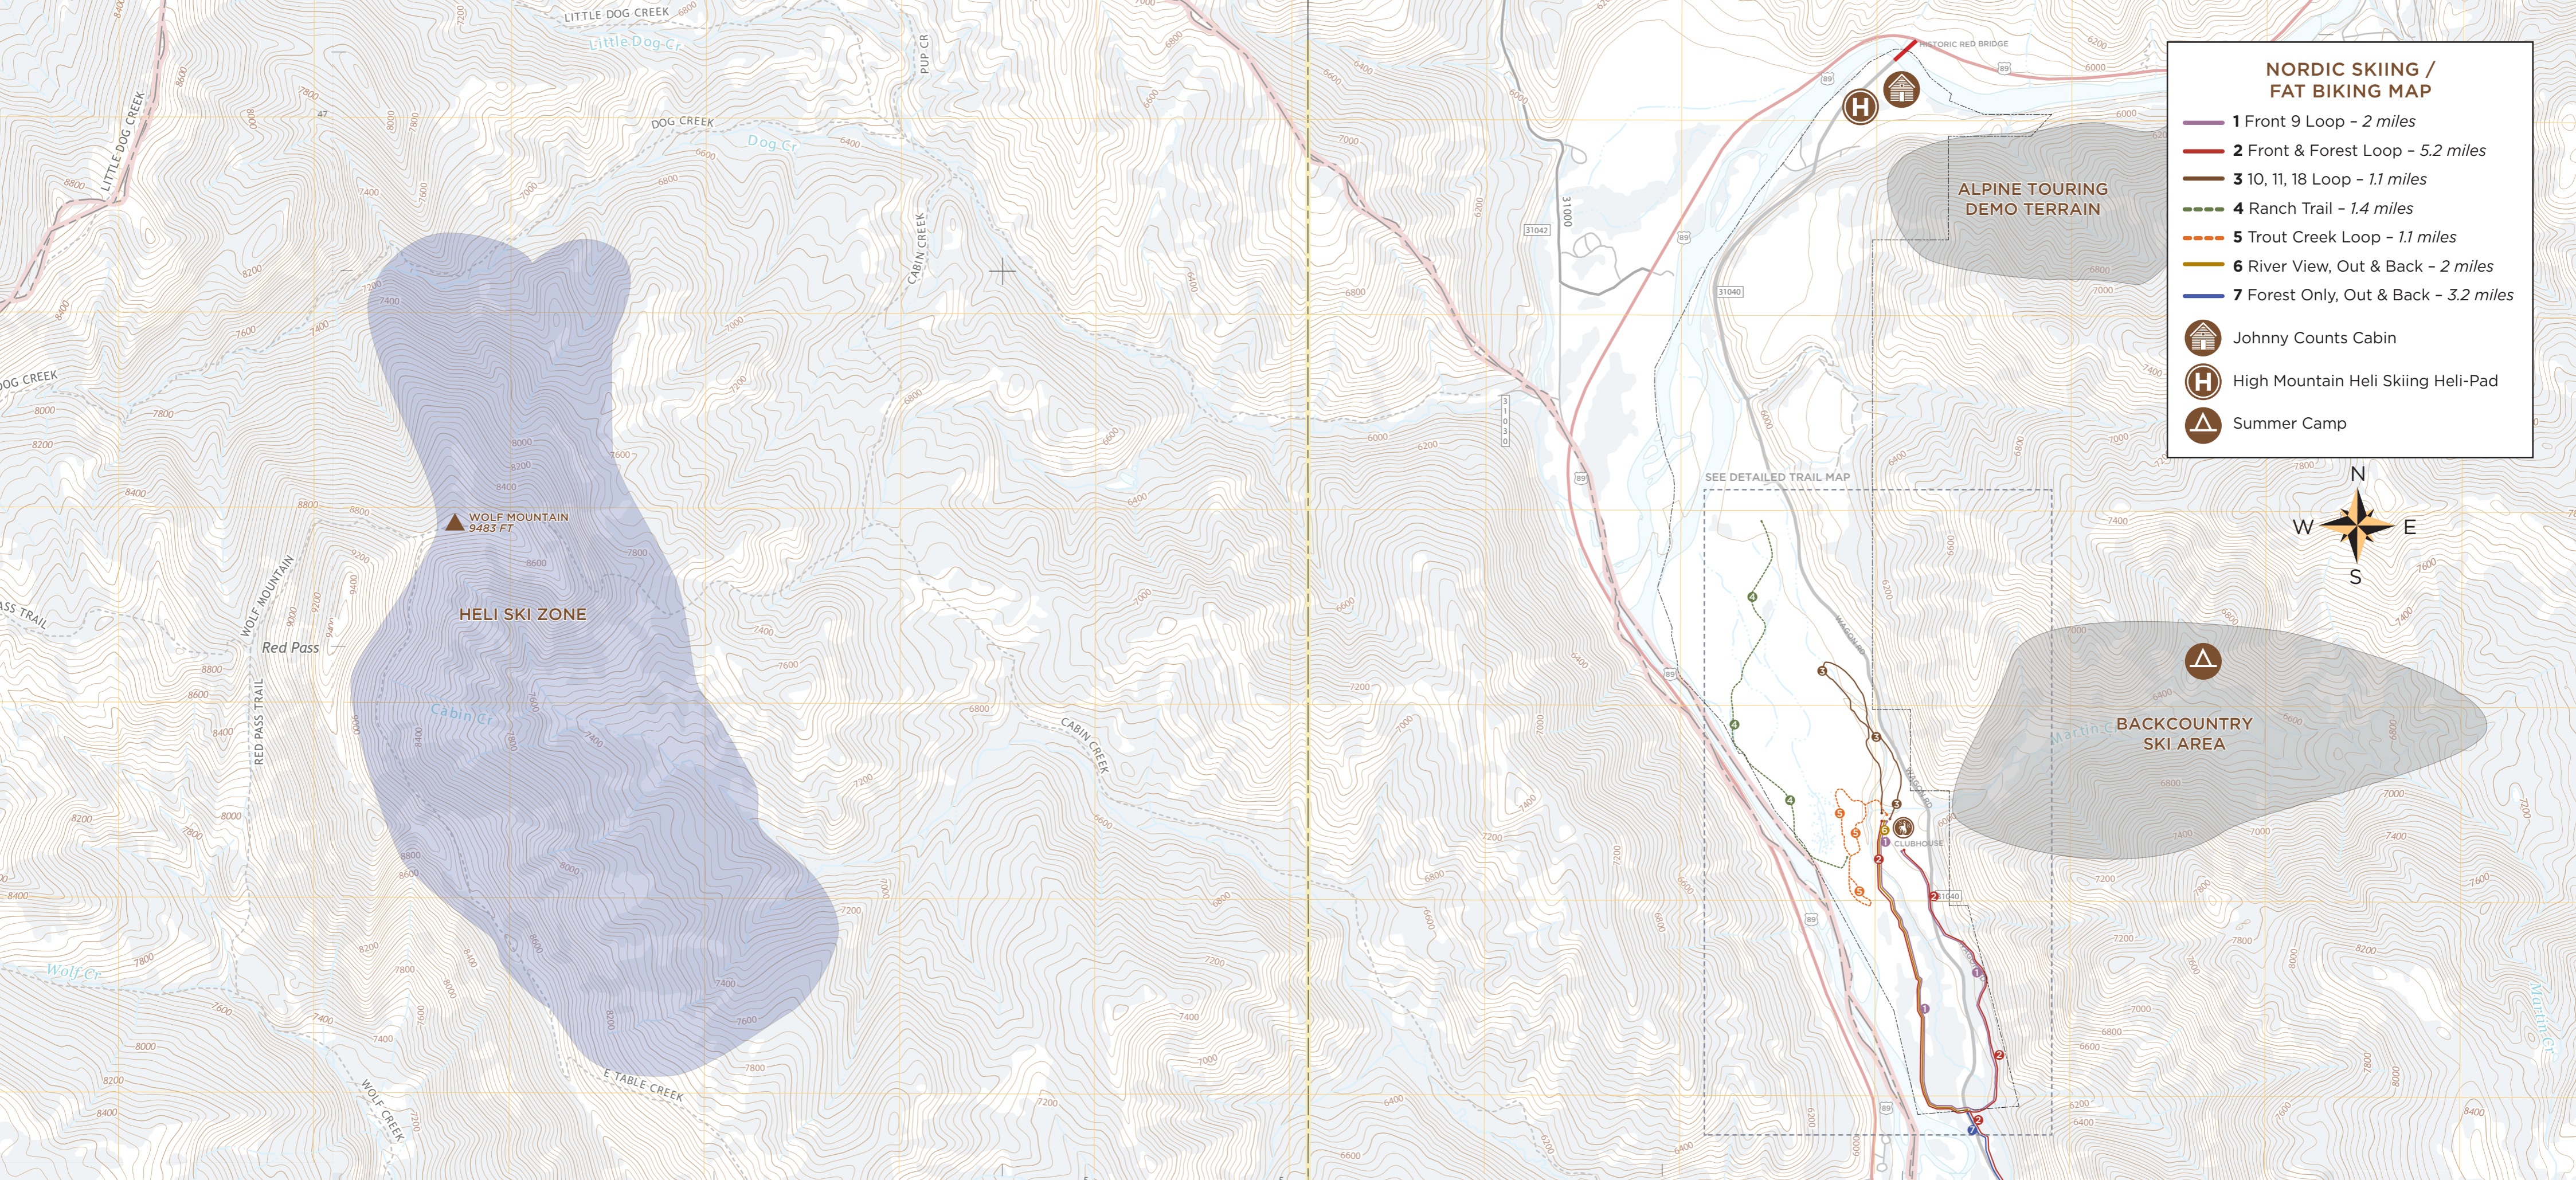

# NORDIC SKIING / FAT BIKING MAP

**SNAKE RIVER SPORTING CLUB**  
WHERE BEAUTY RESIDES AND DISCOVERY AWAITS.

**NORDIC SKIING / FAT BIKING MAP**

- 1 Front 9 Loop - 2 miles
- 2 Front & Forest Loop - 5.2 miles
- 3 10, 11, 18 Loop - 1.1 miles
- - - 4 Ranch Trail - 1.4 miles
- - - 5 Trout Creek Loop - 1.1 miles
- 6 River View, Out & Back - 2 miles
- 7 Forest Only, Out & Back - 3.2 miles

### NORDIC SKIING / FAT BIKING MAP

- 1 Front 9 Loop - 2 miles
- 2 Front & Forest Loop - 5.2 miles
- 3 10, 11, 18 Loop - 1.1 miles
- - - 4 Ranch Trail - 1.4 miles
- - - 5 Trout Creek Loop - 1.1 miles
- 6 River View, Out & Back - 2 miles
- 7 Forest Only, Out & Back - 3.2 miles

-  Johnny Counts Cabin
-  High Mountain Heli Skiing Heli-Pad
-  Summer Camp

WOLF MOUNTAIN  
9483 FT

HELI SKI ZONE

BACKCOUNTRY  
SKI AREA

SEE DETAILED TRAIL MAP

ALPINE TOURING  
DEMO TERRAIN

CLUBHOUSE