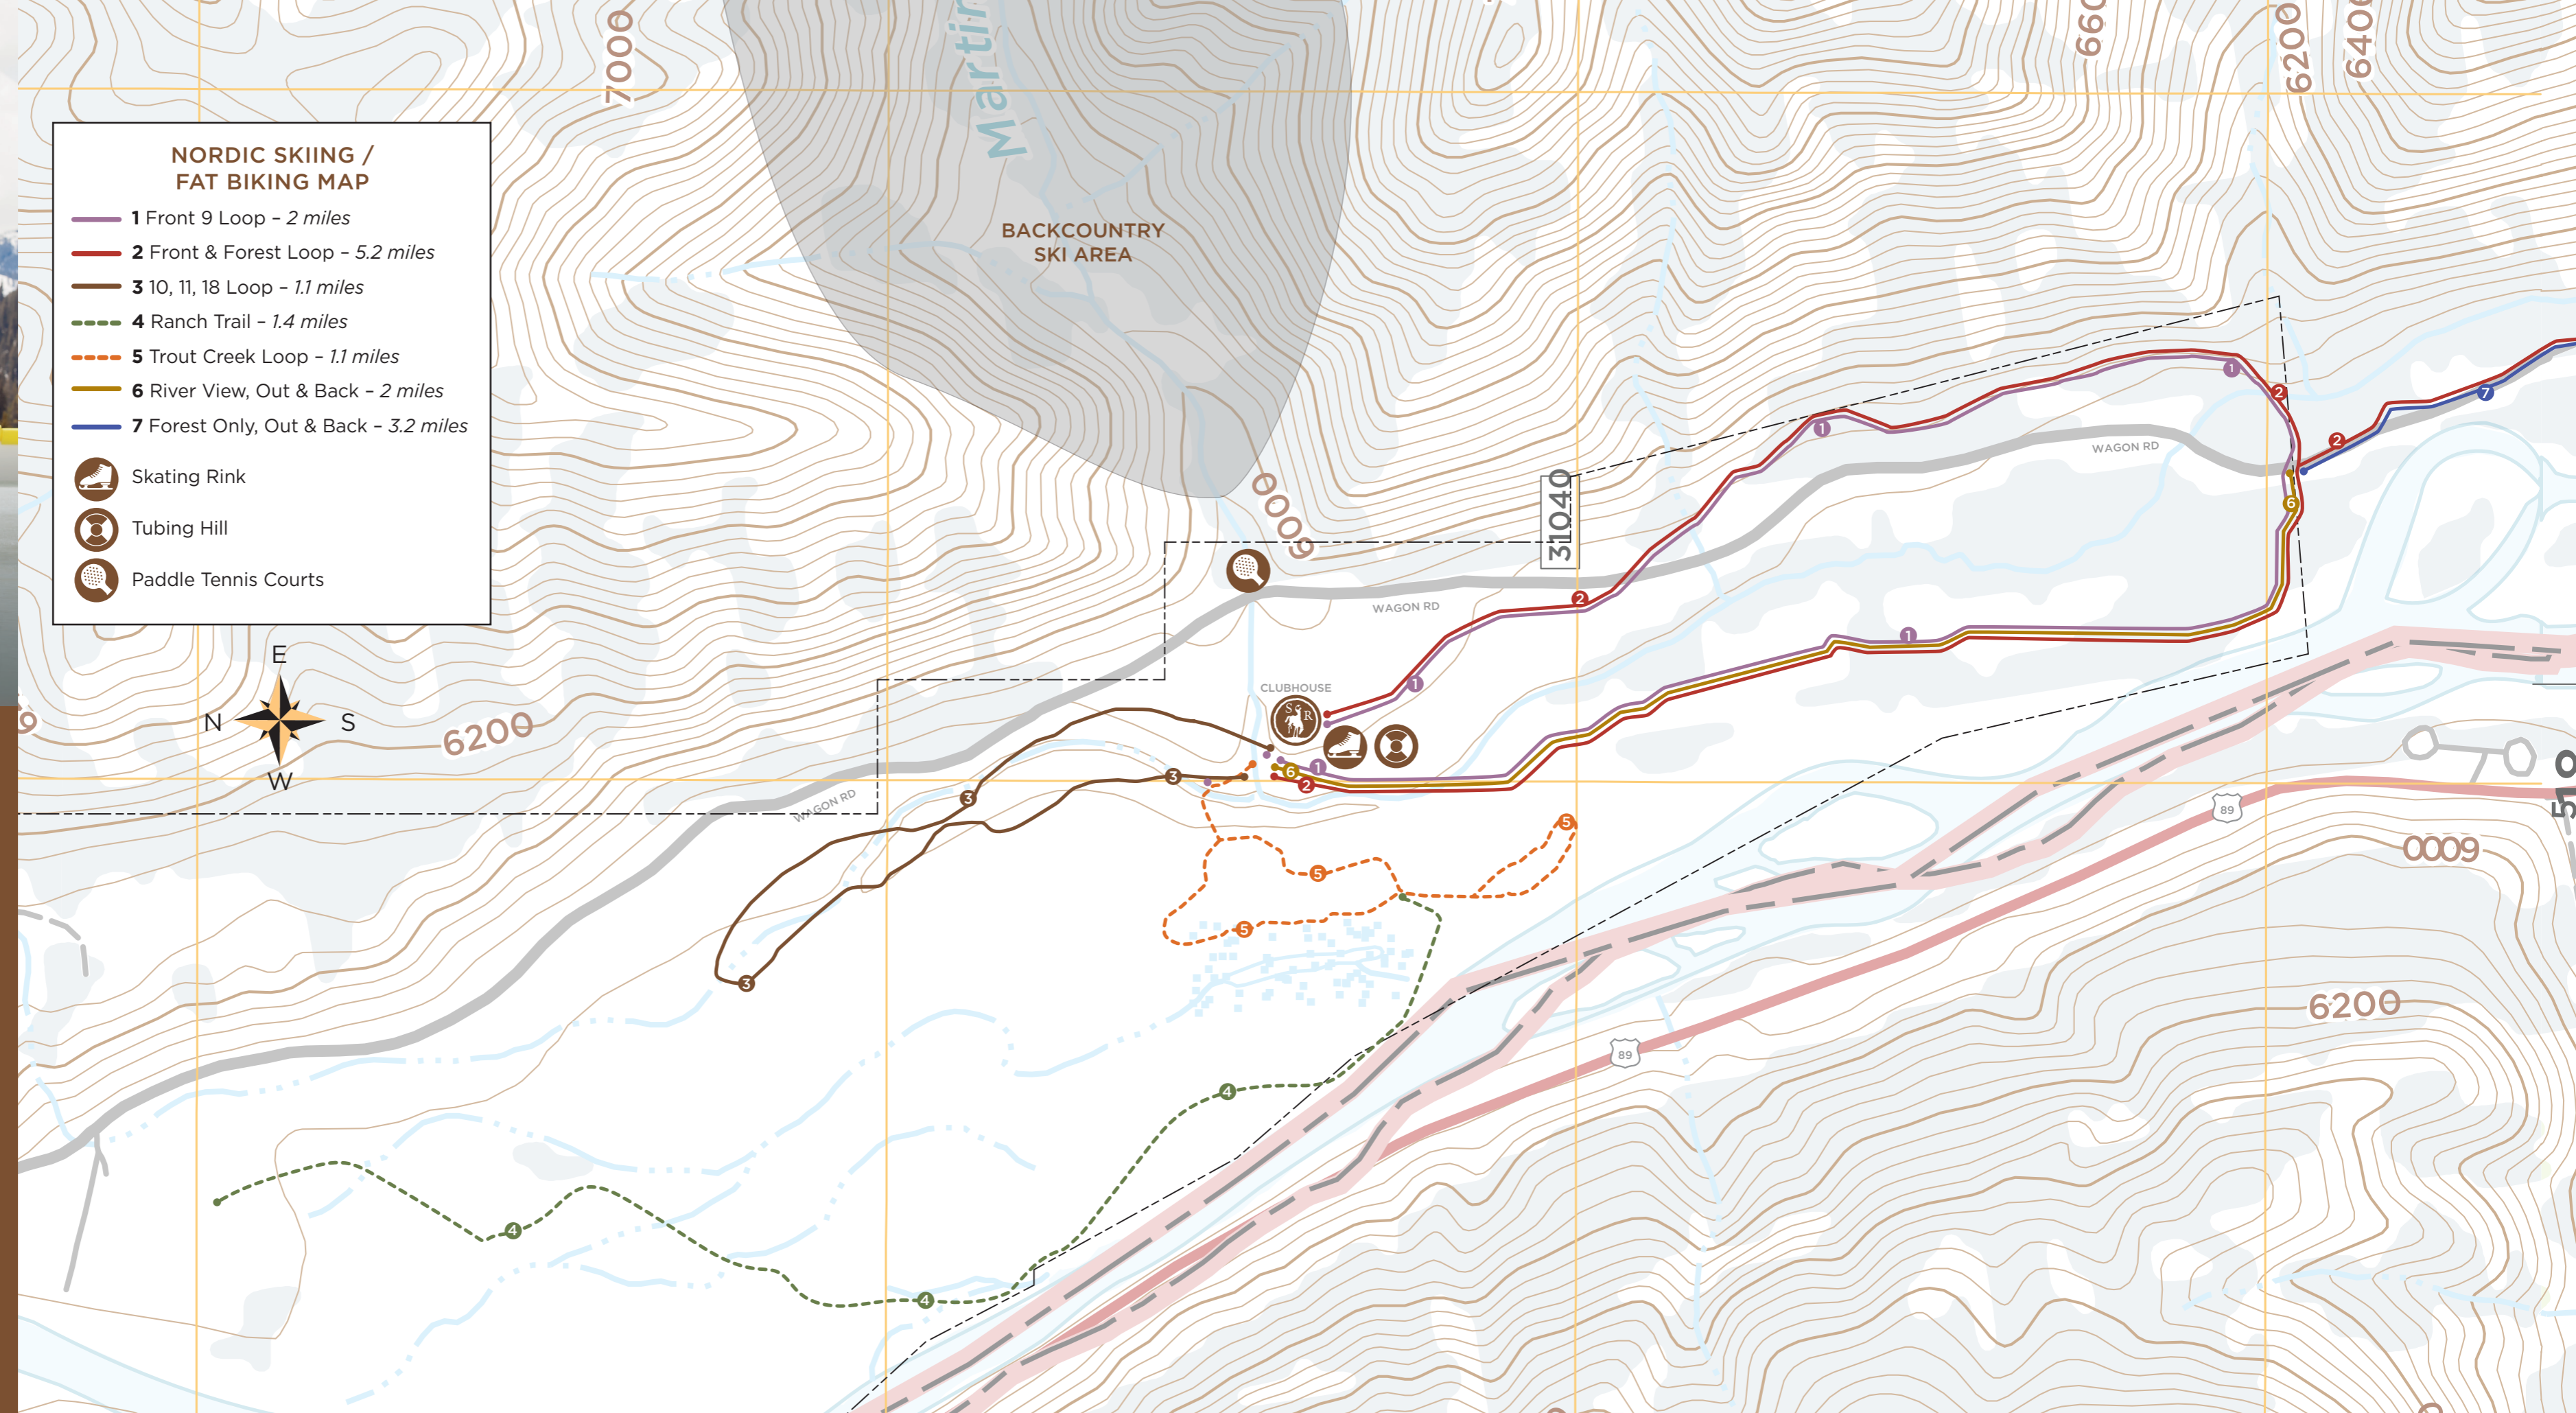

REAL ESTATE
Jeff Heilbrun
307-201-2560 | jheilbrun@srsportingclub.com

LODGING
Mary Beth Quinn
307-201-2569 | mbquinn@srsportingclub.com

CLUB MEMBERSHIP
Joe Cranston, CCM
307-201-2564 | jcranston@srsportingclub.com

OUTDOOR PURSUITS
Will Hobbs
307-201-2562 | whobbs@srsportingclub.com

WINTER SPORTS SHOP
Greg Hoyt, PGA
307-200-3092 | ghoyt@srsportingclub.com

EQUESTRIAN SPORTS
Dustin McGhee
307-200-3087 | dmcghee@srsportingclub.com

SNAKE RIVER SPORTING CLUB
14885 Sporting Club Road,
Jackson, Wyoming 83001
307-733-3444 | snakeriversportingclub.com